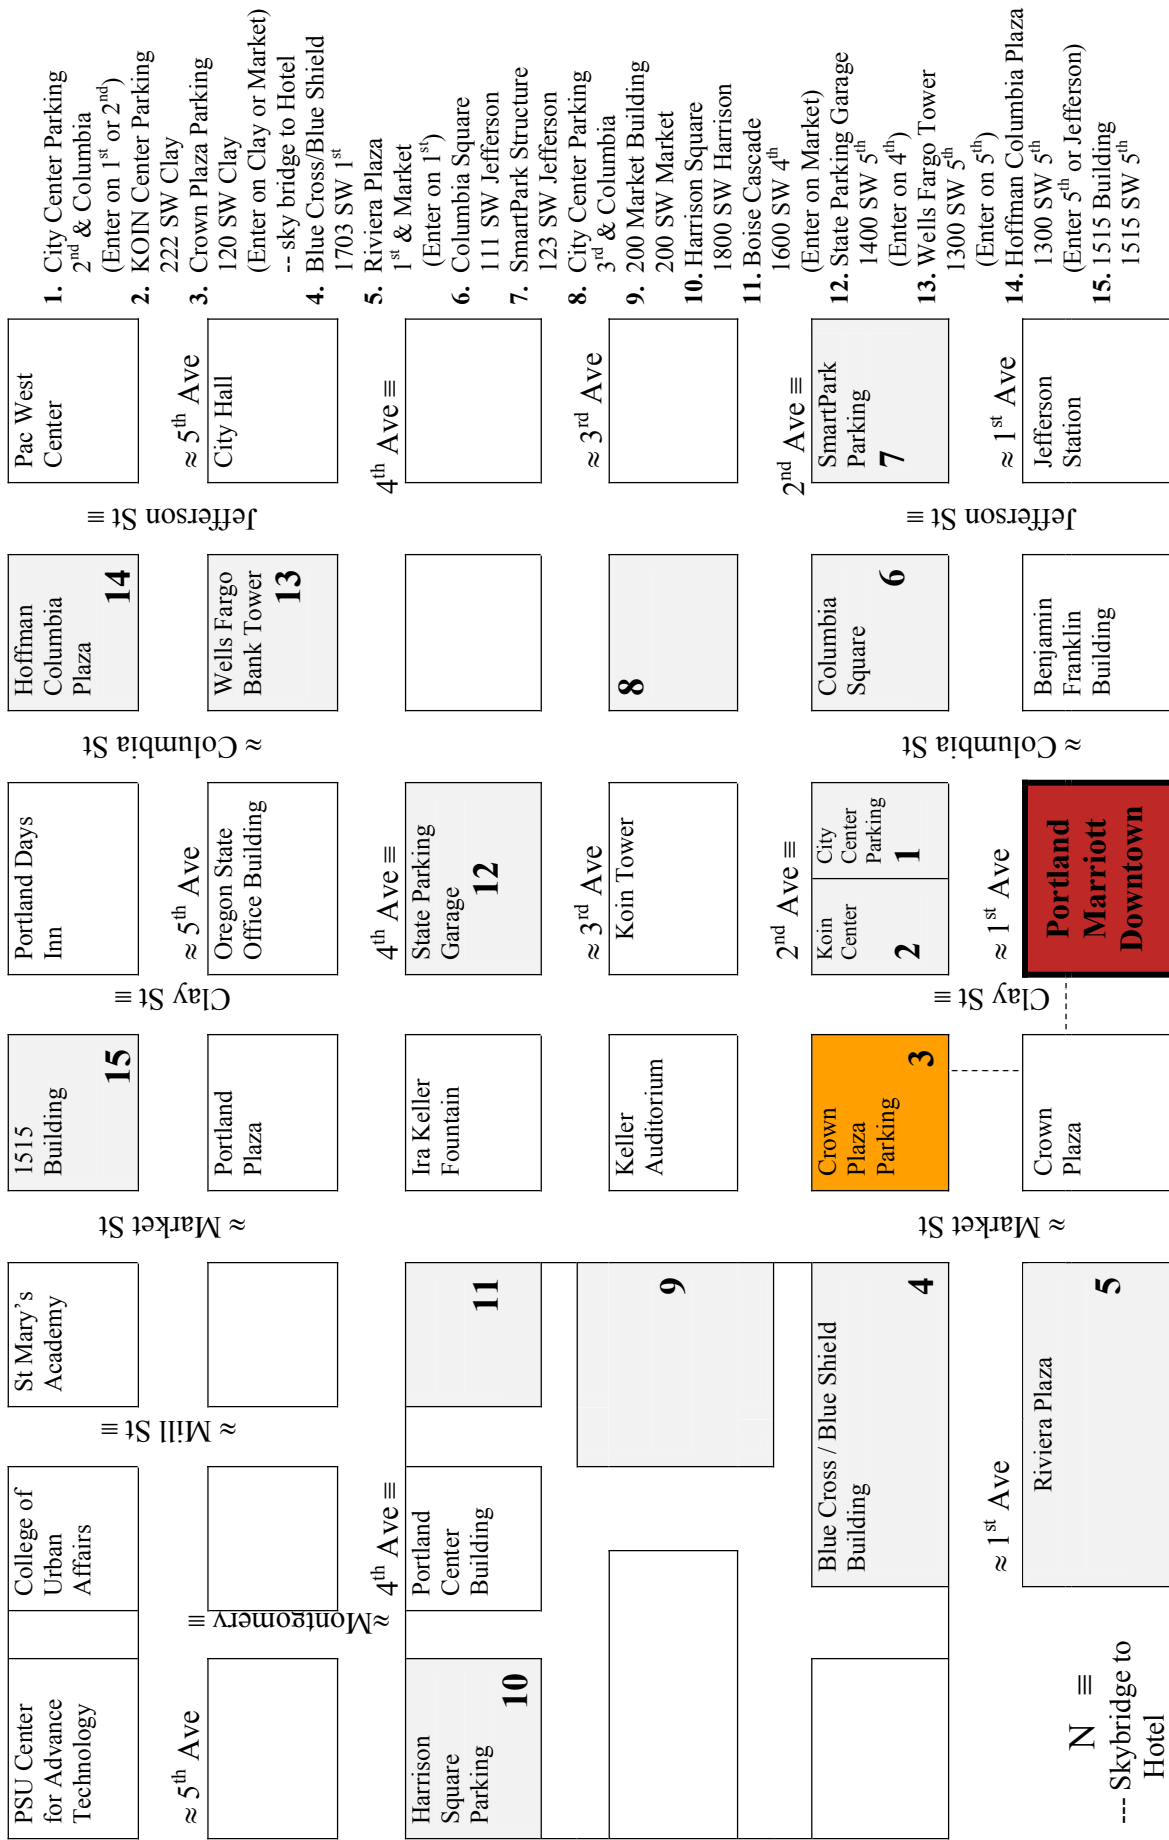

PORTLAND AREA PARKING

≈ Naito Parkway ≈

Waterfront Park

Willamette River